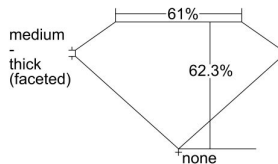

GIA®

FACSIMILE

GIA REPORT 6425585722

Verify this report at GIA.edu

GIA NATURAL DIAMOND DOSSIER®

March 08, 2022
GIA Report Number **6425585722**
Shape and Cutting Style ..... **Pear Brilliant**
Measurements ..... **5.83 x 3.81 x 2.37 mm**

GRADING RESULTS

Carat Weight ..... **0.30 carat**
Color Grade ..... **D**
Clarity Grade **VS1**

ADDITIONAL GRADING INFORMATION

Polish ..... **Excellent**
Symmetry ..... **Excellent**
Fluorescence ..... **None**
Clarity Characteristics..... **Feather, Pinpoint**
Inscription(s): GIA 6425585722

PROPORTIONS

Profile not to actual proportions

GRADING SCALES

GIA COLOR SCALE		GIA CLARITY SCALE			
COLORLESS	D	NEAR COLORLESS	FLAWLESS		
	E		INTERNALLY FLAWLESS		
	F		VERY VERY SLIGHTLY INCLUDED	VVS₁	
	G			VVS₂	
	H			VERY SLIGHTLY INCLUDED	VS₁
	I		VS₂		
	J		SLIGHTLY INCLUDED	SI₁	
	K			SI₂	
	L			INCLUDED	I₁
	M				I₂
N	I₃				
O					
P					
Q					
R					
S					
T					
U					
V					
W					
X					
Y					
Z